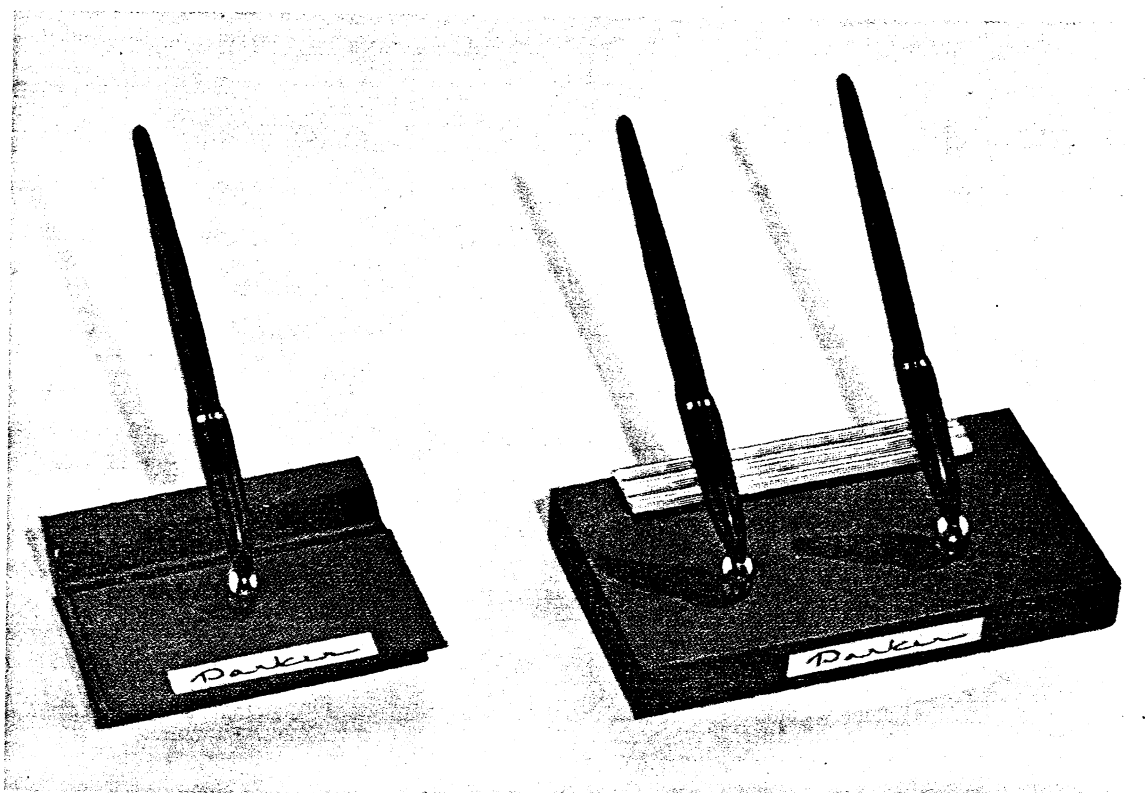

Parker "51" MAGNETIX Desk Sets

MODEL NO. 90-103

Black finished metal.
Black "51" pen and holder,
4½ x 5" . . . . . $17.50.

MODEL NO. 90-212

Maroon, gray or black catylin, gold-colored trim.
Two black "51" pens and holders, 4⁷/₁₆ x 7½" . . . . . $30.00.
No. 90-213: same base with maroon pens.